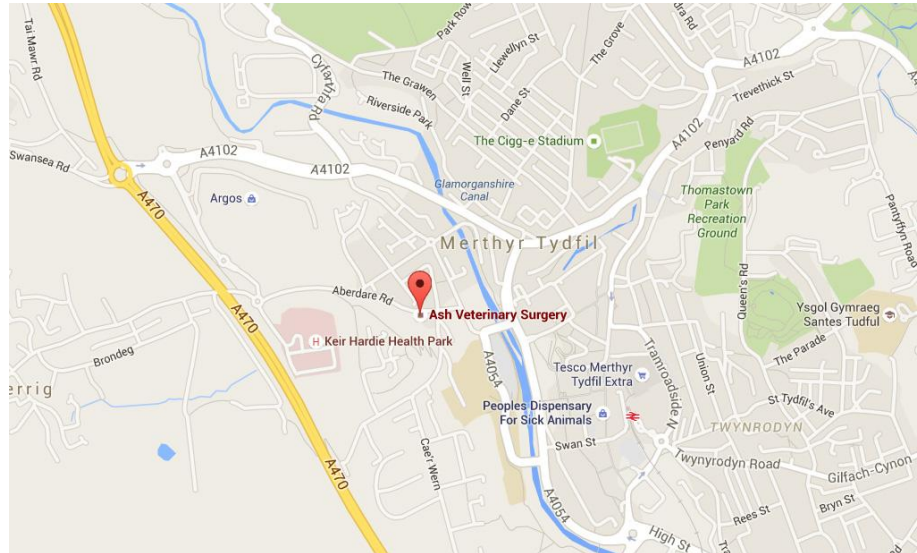

Ash Veterinary Surgery

Directions to Merthyr Tydfil

**Ash Veterinary
Surgery**
Aberdare Rd,
Georgetown,
Merthyr Tydfil,
Mid Glam.
CF48 1AT
Tel. 01685 385117
Fax. 01685 377840

From Mountain Ash

Join the A470 at the Abercynon Roundabout, heading north
Head straight through two more roundabouts
At the third roundabout (where you will see McDonalds on your right) turn right, signposted Merthyr Tydfil
Turn immediately right at a mini roundabout
Go straight through another mini roundabout (Cyfartha retail park on your left)
Turn left down the hill at the next roundabout
Ash Veterinary Surgery is the first building on the right at the bottom of the hill
Turn right immediately past it into Aberdare Rd and right again into the car park behind the surgery

From Hirwaun/Aberdare/Abercrave/Ystradgynlais

Take the A465 towards Merthyr Tydfil
Turn right onto the A470, heading south
Turn left at the next roundabout towards Merthyr (you will see a black metal foot bridge in front of you)
Turn immediately right at a mini roundabout
Go straight through another mini roundabout (Cyfartha retail park on your left)
Turn left down the hill at the next roundabout
Ash Veterinary Surgery is the first building on the right at the bottom of the hill
Turn right immediately past it into Aberdare Rd and right again into the car park behind the surgery