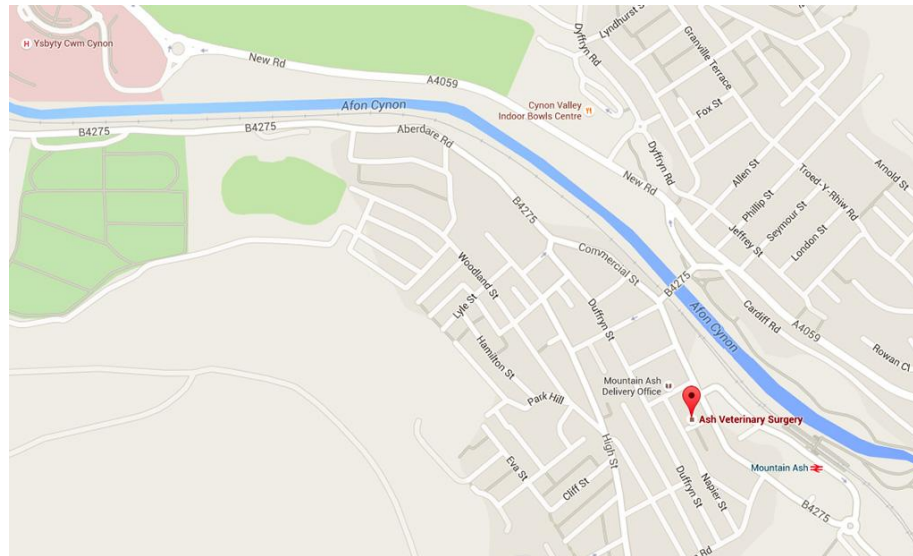

## *Directions to Mountain Ash*

**6 Bruce Street,  
Mountain Ash,  
Mid Glamorgan,  
CF45 3HF**

**Telephone:  
01443 478800  
Fax:01443 478242**

From Aberdare and Hirwaun take the A4059 and turn right to Mountain Ash, by the council offices.  
From Abercynon turn left at the same junction.

You will cross a bridge over the river and railway. At the traffic lights at the end of this road turn left towards the station.

The one way system will filter you left after the Nisa supermarket, and through the station car park. Park here. Nb this is a pay and display car park.

Walk away from the station, going up a few stairs past the public toilets. Walking across a public seated area, with a statue of Bran and Guto on your left, cross the main street.

Turn right and walk 30 yards along the road to Bruce Street. Turn left up Bruce Street and Ash Veterinary Surgery is the first door on your right (we are above Lasco hairdressers).